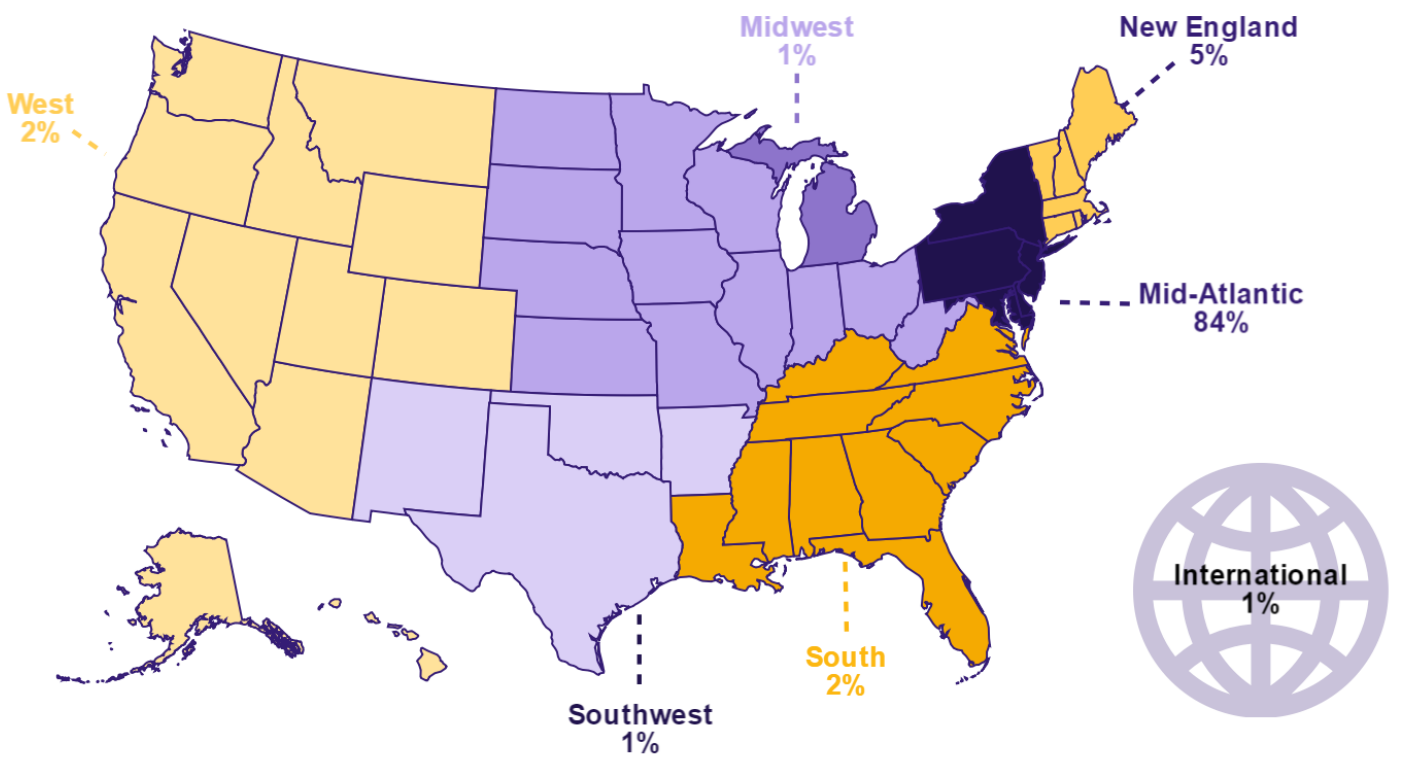

First Destination

Alfred University
Individuals. Inspired.

Class of 2015

625 Alfred University bachelor's, master's, and doctoral degree recipients from all four colleges were invited to participate.

81% Knowledge Rate

Full time Employment
53%

Top Fields of Full-Time Employment

Average Starting Salary \$51,000

Top Graduate School Fields of Study

55%

Of those attending Graduate School continued at Alfred University

Where Are Our Grads?

AU Grads in New York State