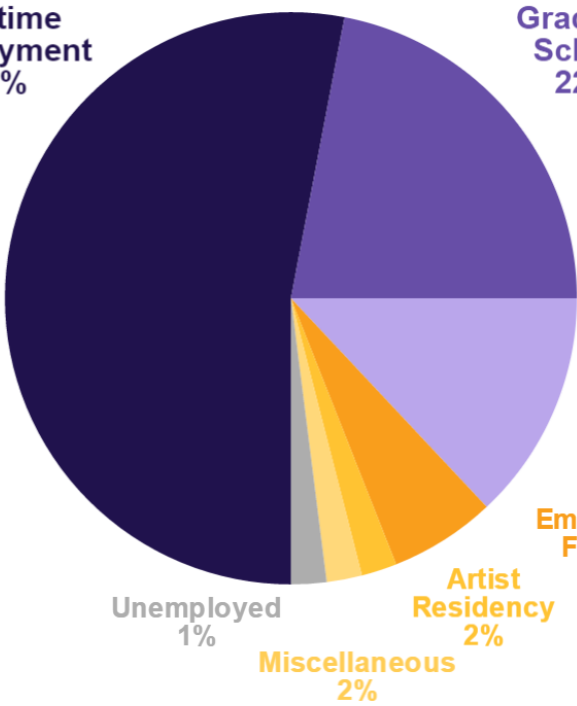

First Destination

Alfred University
Individuals. Inspired.

Class of 2015

625 Alfred University bachelor's, master's, and doctoral degree recipients from all four colleges were invited to participate.

81% Knowledge Rate

Full time Employment
53%

Top Fields of Full-Time Employment

Average Starting Salary \$51,000

Top Graduate School Fields of Study

55%

Of those attending Graduate School continued at Alfred University

Where Are Our Grads?