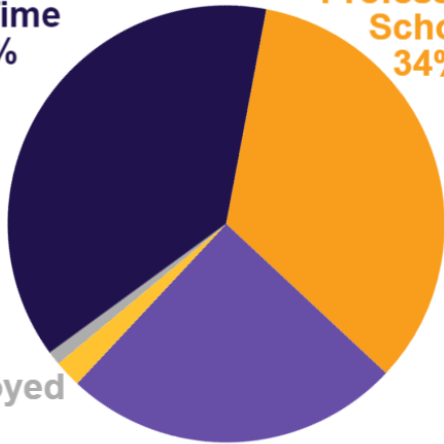

# First Destination

College of Liberal Arts and Sciences

Alfred University  
*Individuals. Inspired.*

# Class of 2015

149 College of Liberal Arts and Sciences undergraduate degree recipients were invited to participate.

82%  
Knowledge  
Rate

Employed  
Full Time  
38%

Graduate or  
Professional  
School  
34%

## Top Fields of Full-Time Employment

25% Sales & Business

21% Education & Teaching

15% Science, Research & Engineering

15% Government Agencies & Law

9% Athletic Training & Health

7% Marketing, Communications & Media