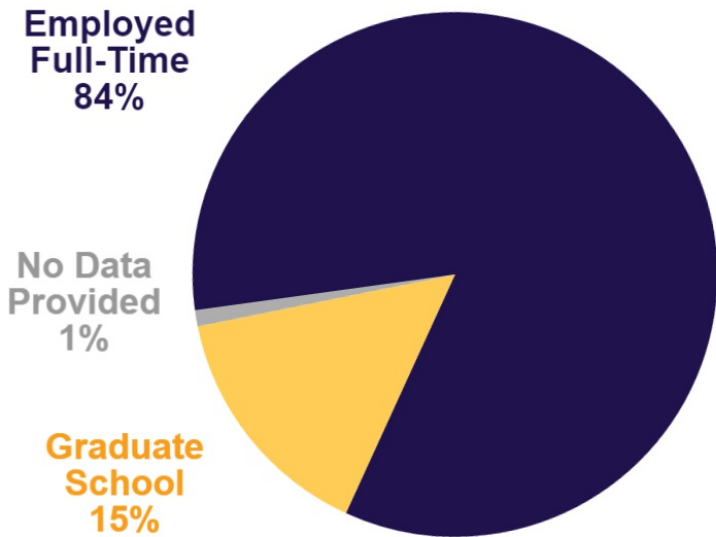

First Destination

Inamori School of Engineering

Alfred University
Individuals. Inspired.

Class of 2015

57 Inamori School of Engineering undergraduate degree recipients were invited to participate.

79%
Knowledge
Rate