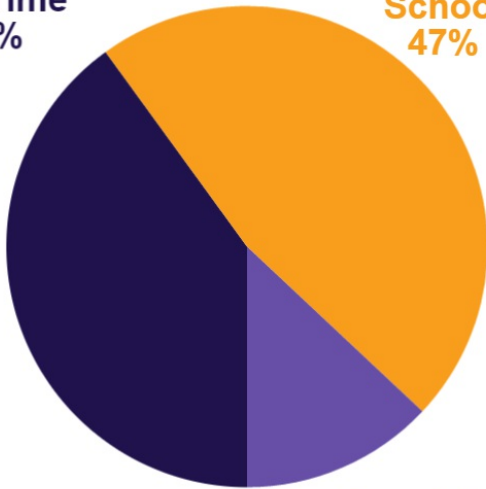

First Destination

College of Professional Studies

Alfred University
Individuals. Inspired.

Class of 2015

105 College of Professional Studies undergraduate degree recipients were invited to participate.

59%
Knowledge
Rate

Top Fields of Employment

Employed
Full-Time
40%

Graduate or
Professional
School
47%

Employed Part Time
or Temporary
13%

Top Graduate School Fields of Study

Accounting
45%

Business
Administration
28%

Science,
Counseling,
& Exercise
Science
24%