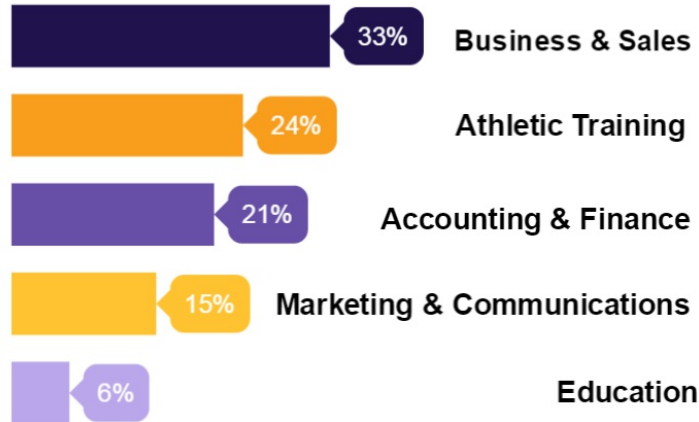

First Destination

College of Professional Studies

Alfred University
Individuals. Inspired.

Class of 2015

105 College of Professional Studies undergraduate degree recipients were invited to participate.

59%
Knowledge
Rate

Top Fields of Employment

Employed
Full-Time
40%

Graduate or
Professional
School
47%

Employed Part Time
or Temporary
13%

Top Graduate School Fields of Study

Accounting
45%

Business
Administration
28%

Science,
Counseling,
& Exercise
Science
24%